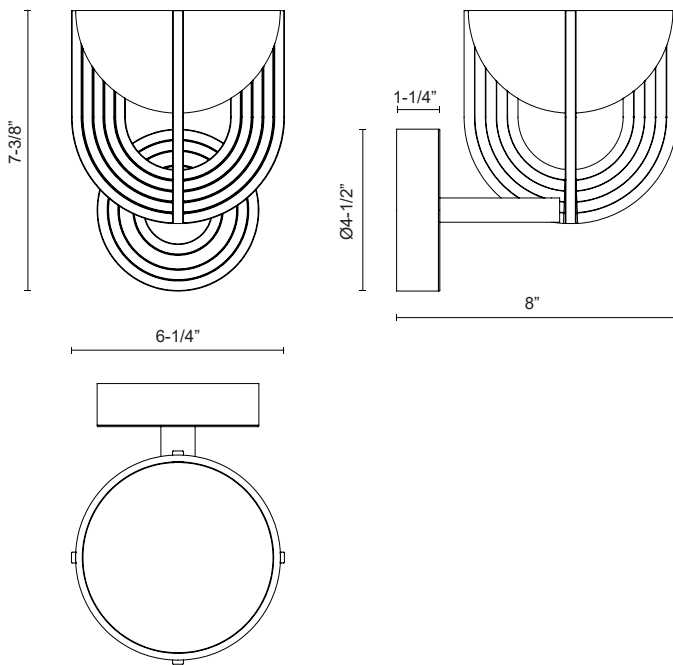

COLETTE WV362106-UNV

FIXTURE DIMENSIONS	W6-1/4" x H7-3/8" x E8"
HEIGHT FROM CENTER	5-1/8"
EXTENSION	8"
LIGHT SOURCE	LED with DC Driver
WATTAGE	7W
TOTAL LUMENS	450lm
DELIVERED LUMENS	140lm*
VOLTAGE	120-277V
COLOR TEMPERATURE	2700K
CRI (RA)	90CRI
DIMMABLE	Yes, TRIAC/ELV Dimmer (Not Included)
GLASS DETAILS	Opal Glass
MATERIAL	Steel + Glass
SHADE DETAILS	Alabaster Shade
ILLUMINATION DIRECTION	Omni-directional
INSTALL OPTIONS	Wall Mount, Down Only
LOCATION	Damp
CEC TITLE 24 JA8	Yes, JA8-2022
CANOPY DIMENSIONS	D4-1/2" x E1-1/4"
PAINT FINISH	UB01; VB01;

[D - Diameter, L - Length, W - Width, H - Height, E - Extension]

AVAILABLE FINISHES:

WV362106UBAR-UNV
Urban
Bronze/Alabaster

WV362106VBAR-UNV
Vintage
Brass/Alabaster

*For complete warranty terms, please visit: www.aloralighting.com/warranty