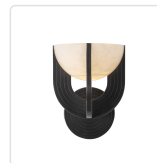

COLETTE WV362106-UNV

FIXTURE DIMENSIONS	W6-1/4" x H7-3/8" x E8"
HEIGHT FROM CENTER	5-1/8"
EXTENSION	8"
LIGHT SOURCE	LED with DC Driver
WATTAGE	7W
TOTAL LUMENS	450lm
DELIVERED LUMENS	140lm*
VOLTAGE	120-277V
COLOR TEMPERATURE	2700K
CRI (RA)	90CRI
DIMMABLE	Yes, TRIAC/ELV Dimmer (Not Included)
GLASS DETAILS	Opal Glass
MATERIAL	Steel + Glass
SHADE DETAILS	Alabaster Shade
ILLUMINATION DIRECTION	Omni-directional
INSTALL OPTIONS	Wall Mount, Down Only
LOCATION	Damp
CEC TITLE 24 JA8	Yes, JA8-2022
CANOPY DIMENSIONS	D4-1/2" x E1-1/4"
PAINT FINISH	UB01; VB01;

[D - Diameter, L - Length, W - Width, H - Height, E - Extension]

AVAILABLE FINISHES:

WV362106UBAR-UNV
Urban
Bronze/Alabaster

WV362106VBAR-UNV
Vintage
Brass/Alabaster

*For complete warranty terms, please visit: www.aloralighting.com/warranty