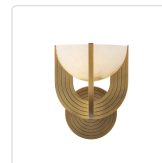

COLETTE WV362106-UNV

FIXTURE DIMENSIONS	W6-1/4" x H7-3/8" x E8"
HEIGHT FROM CENTER	5-1/8"
EXTENSION	8"
LIGHT SOURCE	LED with DC Driver
WATTAGE	7W
TOTAL LUMENS	450lm
DELIVERED LUMENS	140lm*
VOLTAGE	120-277V
COLOR TEMPERATURE	2700K
CRI (RA)	90CRI
DIMMABLE	Yes, TRIAC/ELV Dimmer (Not Included)
GLASS DETAILS	Opal Glass
MATERIAL	Steel + Glass
SHADE DETAILS	Alabaster Shade
ILLUMINATION DIRECTION	Omni-directional
INSTALL OPTIONS	Wall Mount, Down Only
LOCATION	Damp
CEC TITLE 24 JA8	Yes, JA8-2022
CANOPY DIMENSIONS	D4-1/2" x E1-1/4"
PAINT FINISH	UB01; VB01;

[D - Diameter, L - Length, W - Width, H - Height, E - Extension]

AVAILABLE FINISHES:

WV362106UBAR-UNV
Urban
Bronze/Alabaster

WV362106VBAR-UNV
Vintage
Brass/Alabaster

*For complete warranty terms, please visit: www.aloralighting.com/warranty